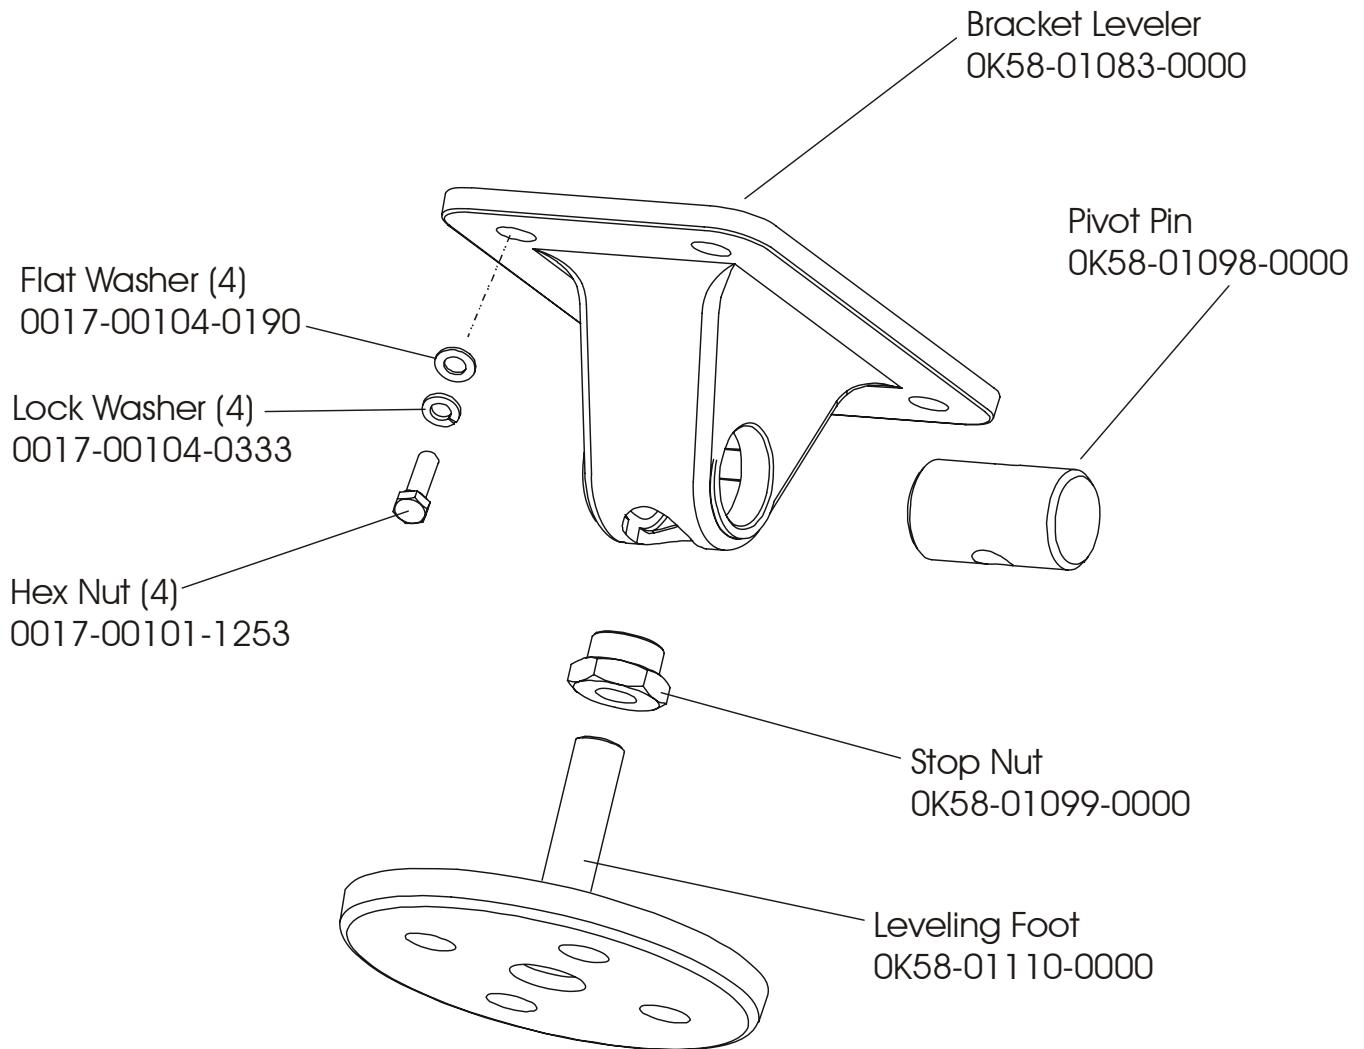

97TEZ-0xxx-01
S/N TWZ10000 and up

ARCTIC SILVER 97TEZ
Leg Leveler Assembly – AK58-00370-0000

97TEZ-0xxx-01
S/N TWZ100000 and up

ARCTIC SILVER 97TEZ
Front Roller Assembly--AK58-00066-0000

97TEZ-0xxx-01
S/N TWZ100000 and up